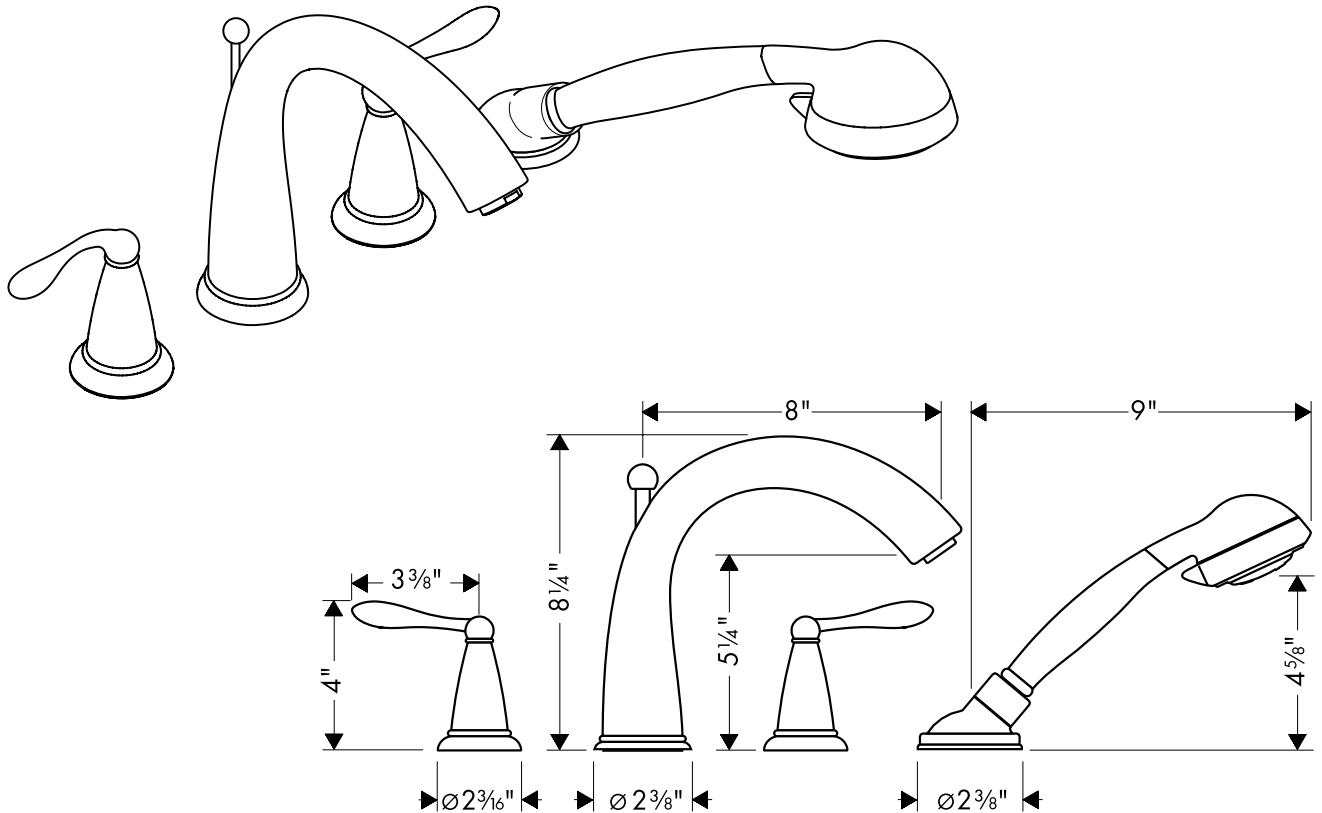

Axor Phoenix™ 4-Hole Roman Tub Set 17447XX1

Available in Chrome (00) and Satinox (81)

Product Specification

Swing-style lever handles

Oversized spout

Includes handshower

2-function -- full spray and soft aerated

Quick-Clean!™ self-cleaning system

Ergonomic hand grip

Flow rate - 2.5 gpm

Includes backflow preventer cartridge

Requires rough 1344181

AXOR[®]